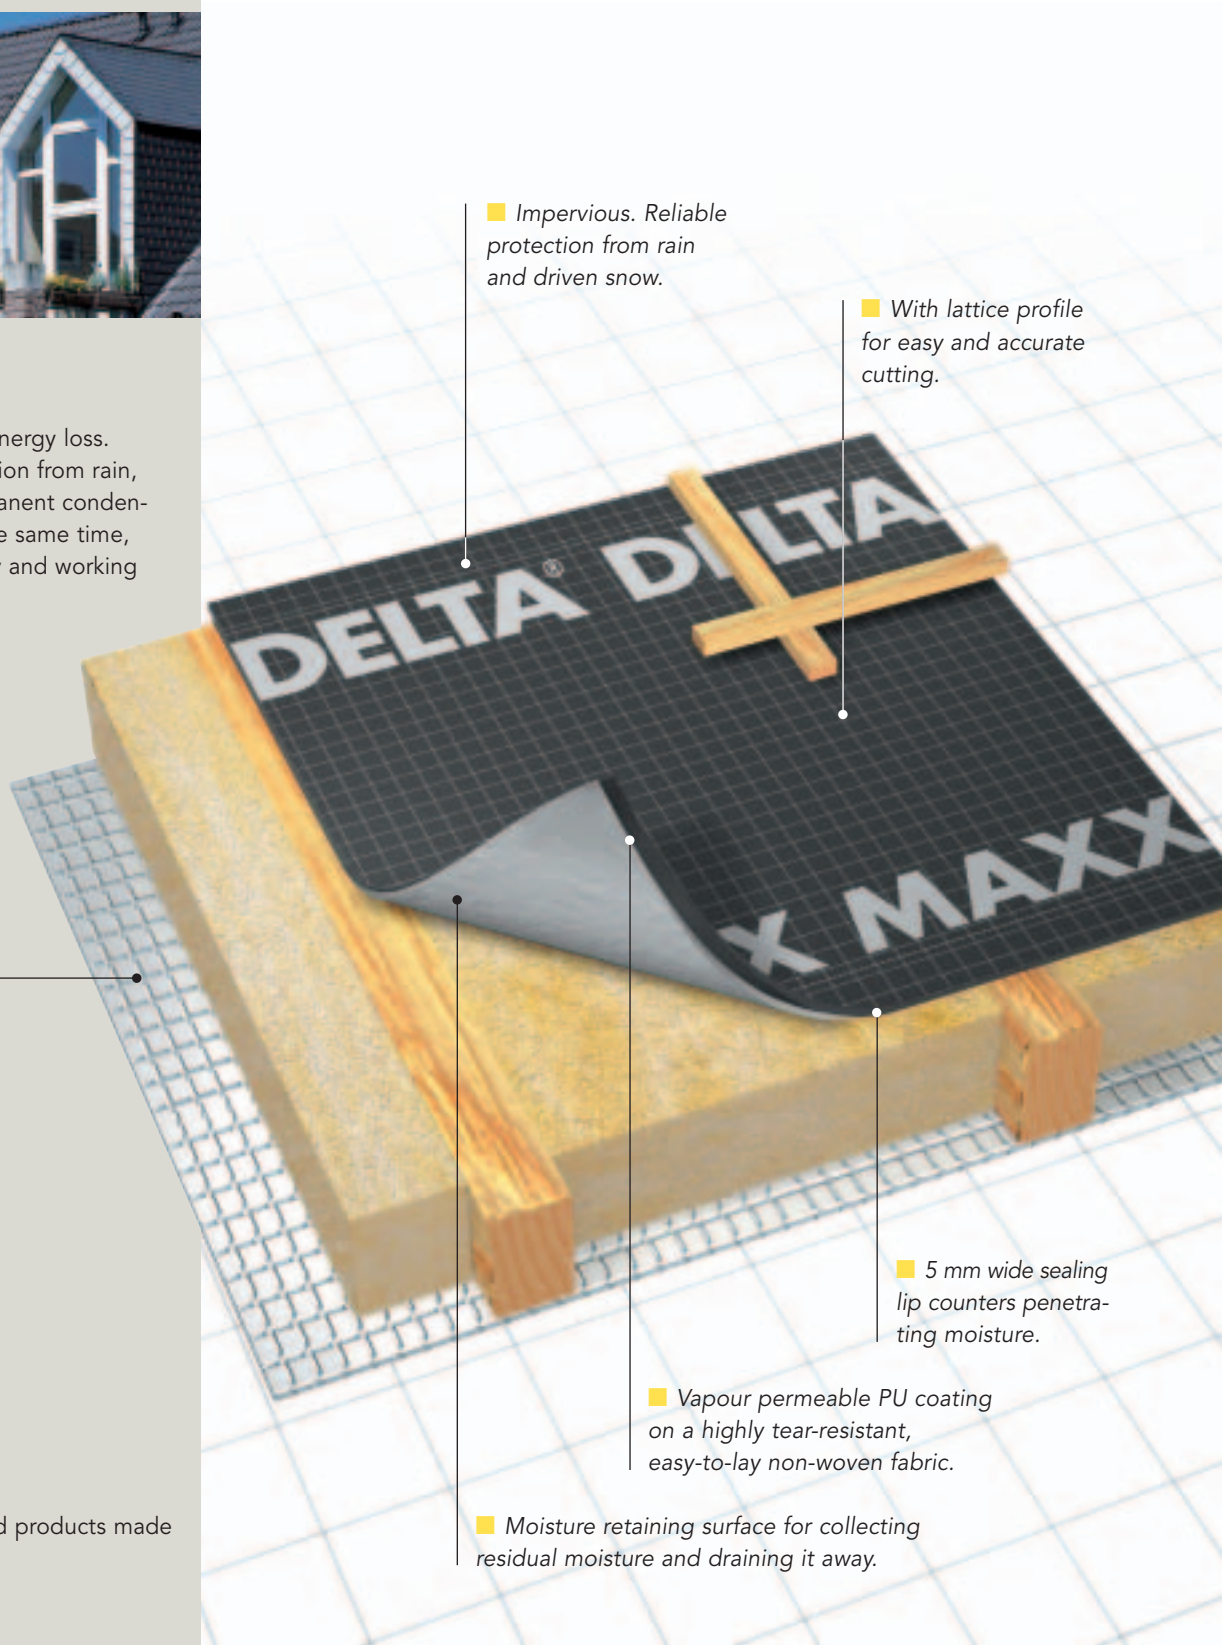

# DELTA®-MAXX

## Exceptionally tough. Complete

■ **Outside:**  
**DELTA®-MAXX**

Put a stop to serious energy loss. Protect thermal insulation from rain, driven snow and permanent condensation problems. At the same time, keep the insulation dry and working well at all times.

■ **Inside:**  
**DELTA®-REFLEX/  
DELTA®-REFLEX PLUS**  
Vapour barrier sheet. Provides 10 % increase in thermal insulation, 50 % heat reflection, 100 % barrier against air and vapour.

■ *Impervious. Reliable protection from rain and driven snow.*

■ *With lattice profile for easy and accurate cutting.*

■ *5 mm wide sealing lip counters penetrating moisture.*

■ *Vapour permeable PU coating on a highly tear-resistant, easy-to-lay non-woven fabric.*