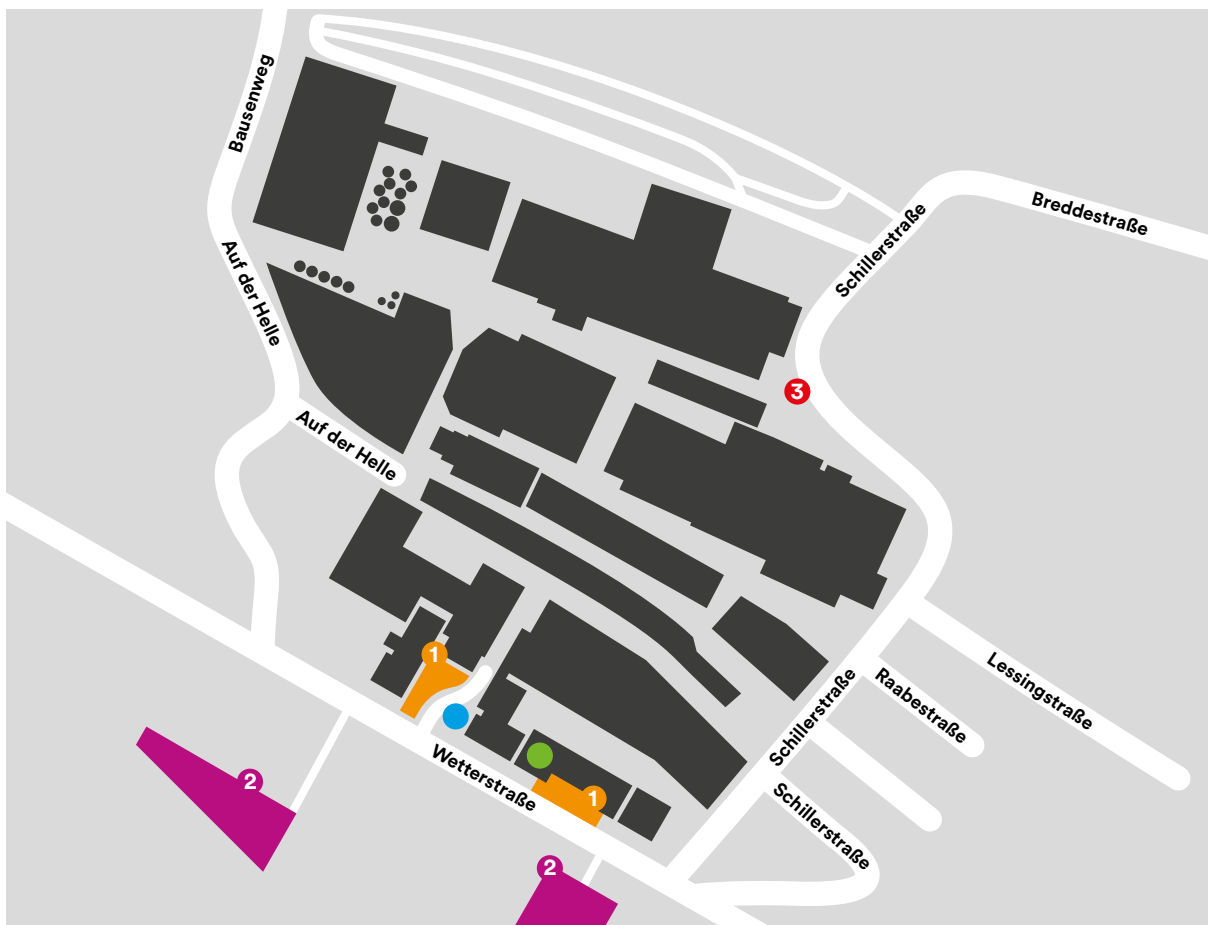

Your way to us.

Directions from the A1

Coming on the A1 freeway, take the HAGEN/WEST exit. From there, follow the signs first in the direction of HAGEN and then immediately turn left onto the B54/B234 to Herdecke. After approx. 3 km turn off in the direction of HERDECKE STADTMITTE. In the city center turn into Wetterstraße in the direction of WETTER. After approx. 500 m you will find us on the right hand side.

Approach from the A45

Coming on the A45 freeway, take the DORTMUND SÜD exit. There, follow the signs in the direction of Herdecke until HERDECKE STADTMITTE. In the city center, turn onto Wetterstraße in the direction of WETTER. After approx. 500 m you will find us on the right hand side.

Please use the marked parking areas.

Goods delivery

Truck deliveries are accepted at the North Gate. Please turn into Schillerstraße, after approx. 400 m the truck acceptance is behind a slight left turn.

● Central

● Reception

① Short-term parking

② Visitor parking

③ Goods delivery